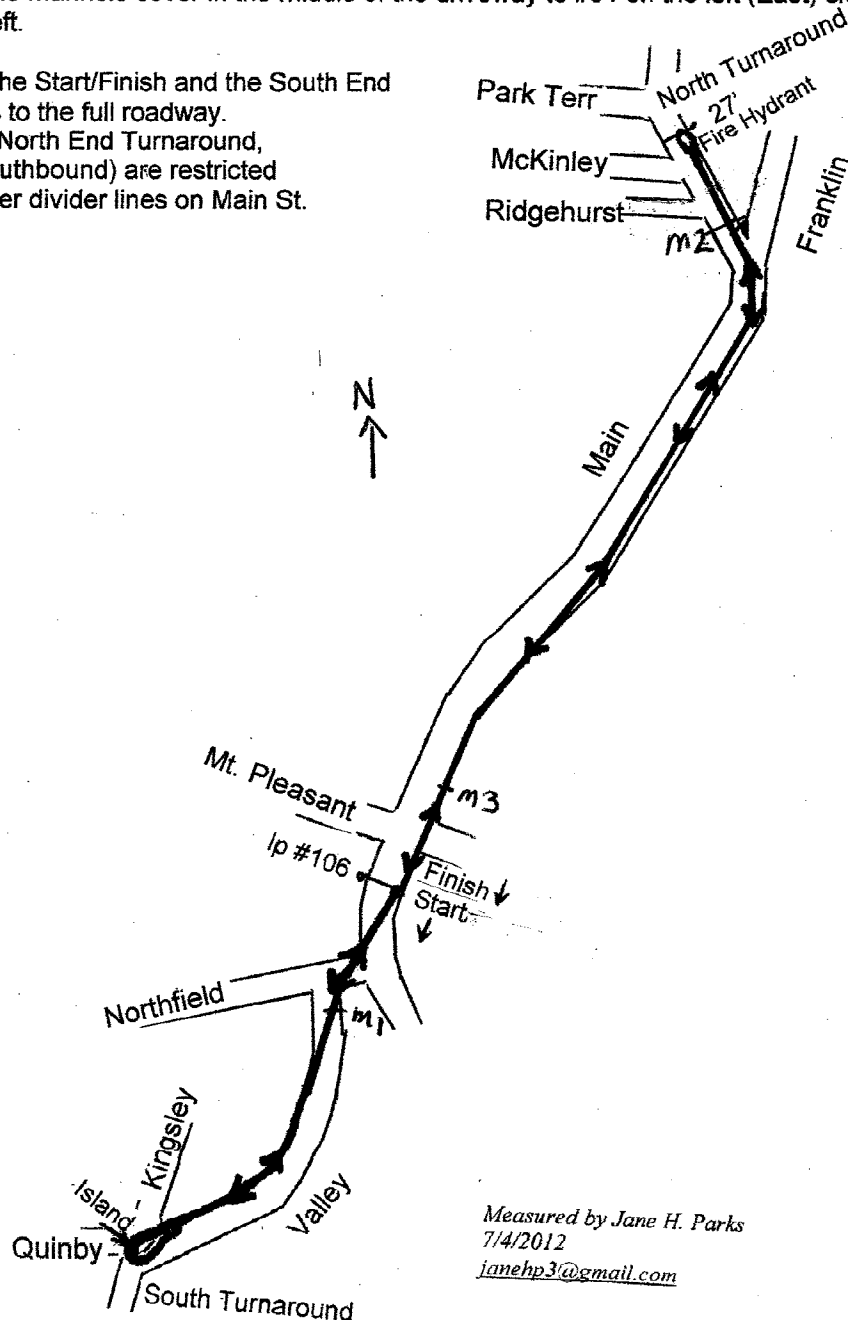

West Orange 5K
West Orange, NJ 07052

NJ12540JHP
Effective 7/4/2012 to 12/31/2022

ALL DIRECTIONS ARE GIVEN RELATIVE TO THE RUNNING DIRECTION.

Start/Finish: On Main St. south of Mt. Pleasant, at lamp post #106 on the right (west) side and unnumbered lamp post on the left (east) side of Main St.

South End Turnaround: Runners run around small center island in the intersection of Valley, Quinby, and Kingsley.

Mile 1: On Valley after South End Turnaround and before Northfield, 24 feet after (north of) lamp post 133 on the left (west) side of Valley.

Mile 2: On Main before North End Turnaround and before Ridgehurst, 14 feet before utility pole 60693WO on the right and in the middle of the driveway to the garage just south of #325 on the right.

North End Turnaround: On Main St., between McKinley and Park Terrace, 27 feet after (north of) the fire hydrant on the east side of the road in front of the Edison Middle School.

Mile 3: On Main St., 2 feet after the manhole cover in the middle of the driveway to #91 on the left (East) side and just before the car wash also on the left.

Course Restrictions: Between the Start/Finish and the South End Turnaround, runners have access to the full roadway. Between the Start/Finish and the North End Turnaround, runners (both Northbound and Southbound) are restricted to the East side of the yellow center divider lines on Main St.